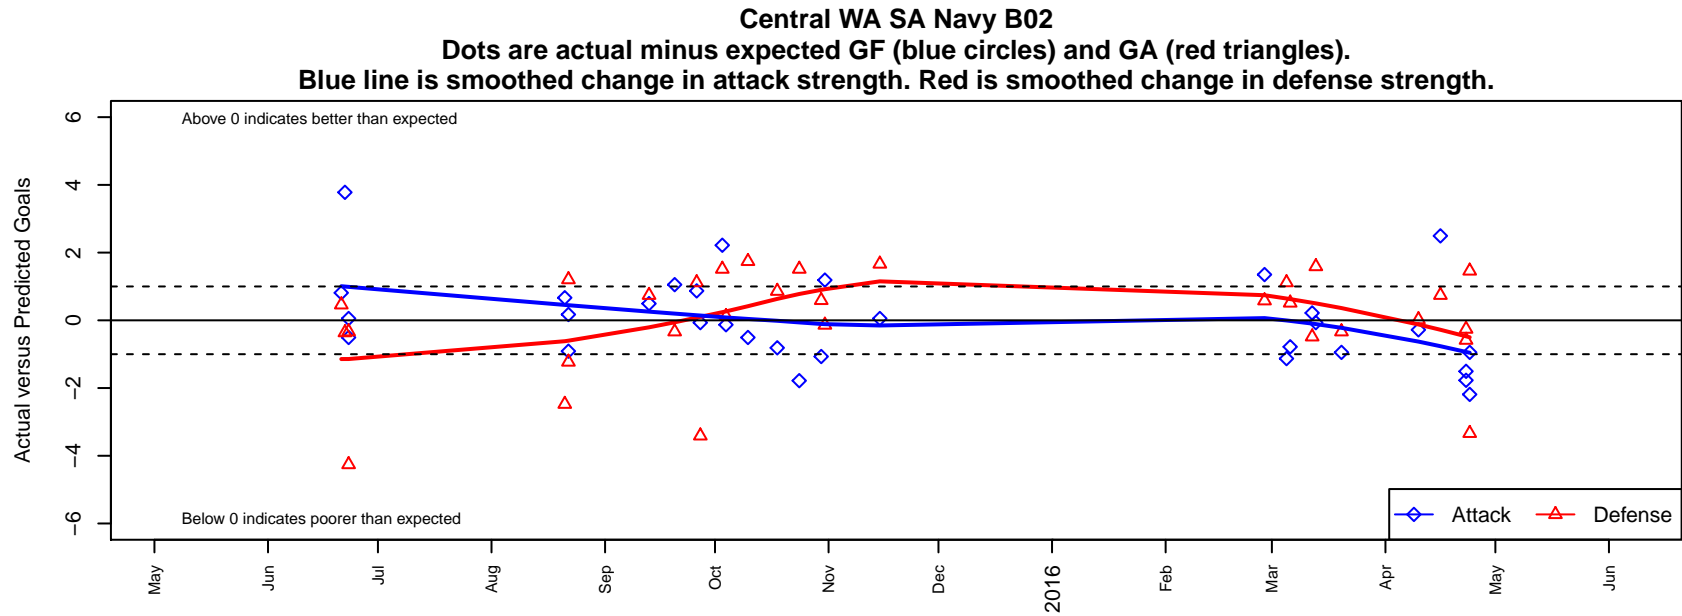

**attack and defense variance (black dot)
relative to other teams
and top 10 in region**

**attack and defense rating
relative to others at age
and all opponents in last 13 months**

Central WA SA Navy B02

Central WA Soccer Academy
Yakima, WA

B02 total strength=1020

attack=2.27 defense=2.03

fall league = PSPL WSPL U13

spr league = Spr PSPL SuperLeague U13

notes= Bakker 2014; Kitt 2015

alt names used:

CWSA B02 Navy

CWSA B02 NAVY

CWSA B02 KITT (WA)

CWSA B02 Navy Kitt

CWSA B02 Navy Kitt

CWSA B02 KITT (WA)

Venues played:

2015 US Club Regionals U12

2015 REDAPT Cup Gold U13

2015 PSPL WSPL U13

2015 Spr PSPL SuperLeague U13

2015 WA Cup BU13 Gold/Silver U13