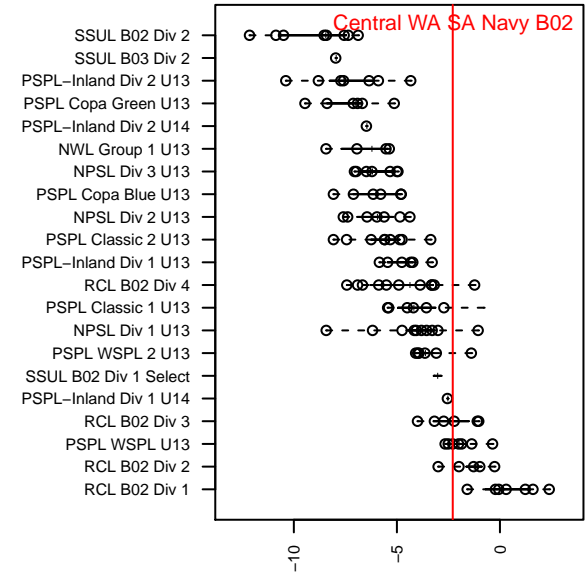

2015 REDAPT Cup Gold U13

2015 PSPL WSPL U13

2015 Spr PSPL SuperLeague U13

2015 WA Cup BU13 Gold/Silver U13

**attack and defense variance (black dot)
relative to other teams
and top 10 in region**

**attack and defense rating
relative to others at age
and all opponents in last 13 months**