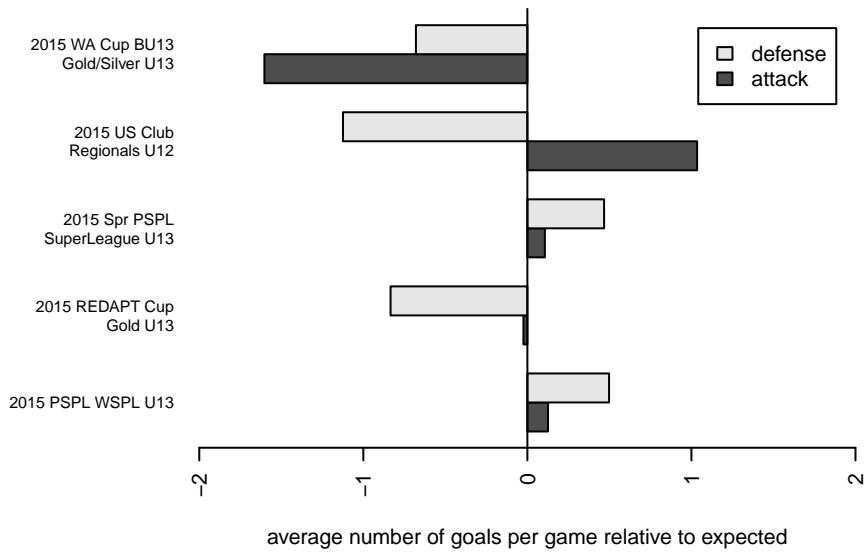

Performance relative to 13 month average